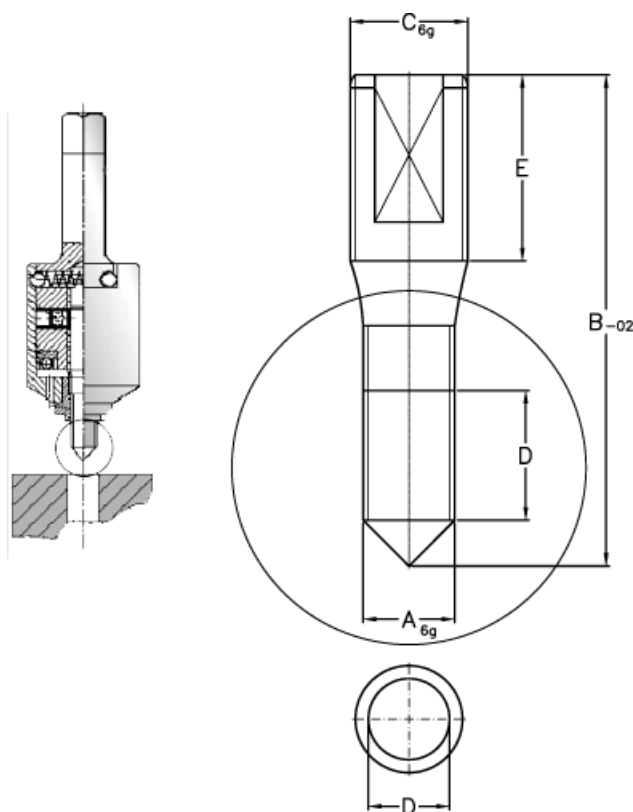

Article number: 12620000060710

Description: Threaded pin 620 000 060.710
For M6

Measures

A = M6
B = 43.0
C = M8
D = 12.1
E = 20